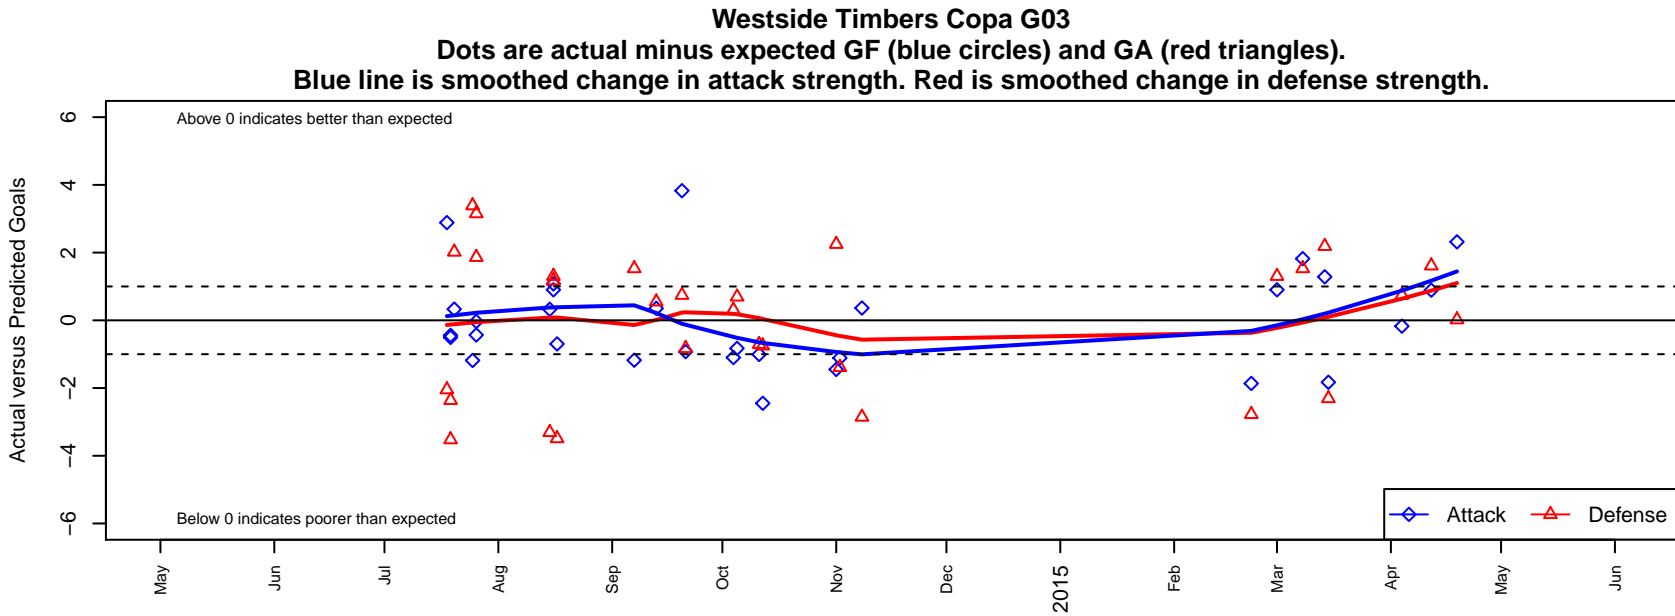

**attack and defense variance (black dot)
relative to other teams
and top 10 in region**

**attack and defense rating
relative to others at age
and all opponents in last 13 months**

Westside Timbers Copa G03

Westside Timbers
Beaverton, OR
G03 total strength=316
attack=0.29 defense=0.12
fall league = PTT-B G03 Thorns Div 1 (9v9)
spr league = Spr OYS G03 Div 2

alt names used:
WT G03 Copa
WT G03 Copa
WESTSIDE TIMBERS WT U11G COPA (OR)
Westside Timbers G03 Copa
Westside Timbers G03 Copa
Westside Timbers G03 Copa

Venues played:
2014 Beaverton Cup GU11 Silver
2014 Oswego Nike Cup Gold U11
2014 Mt Hood Challenge U11
2014 PTT-B G03 Thorns Div 1 (9v9)
2014 OYS Presidents Cup G03
2014 Spr OYS G03 Division 2